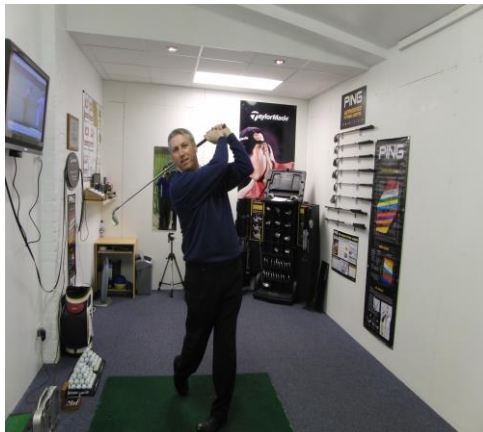

Custom Fitting with Flightscope

The Flightscope X2 is the newest fitting tool on the market and is a Doppler radar system which tracks the flight of the golf ball, your clubhead speed, distance, spin rates, flight time, flight height and ball speed. The data gathered in each session is used to give the individual the best equipment to suit the way they hit the ball.

We do not just use the numbers given by the machine, we will take into consideration all aspects of the customer involved and combine expertise with technology.